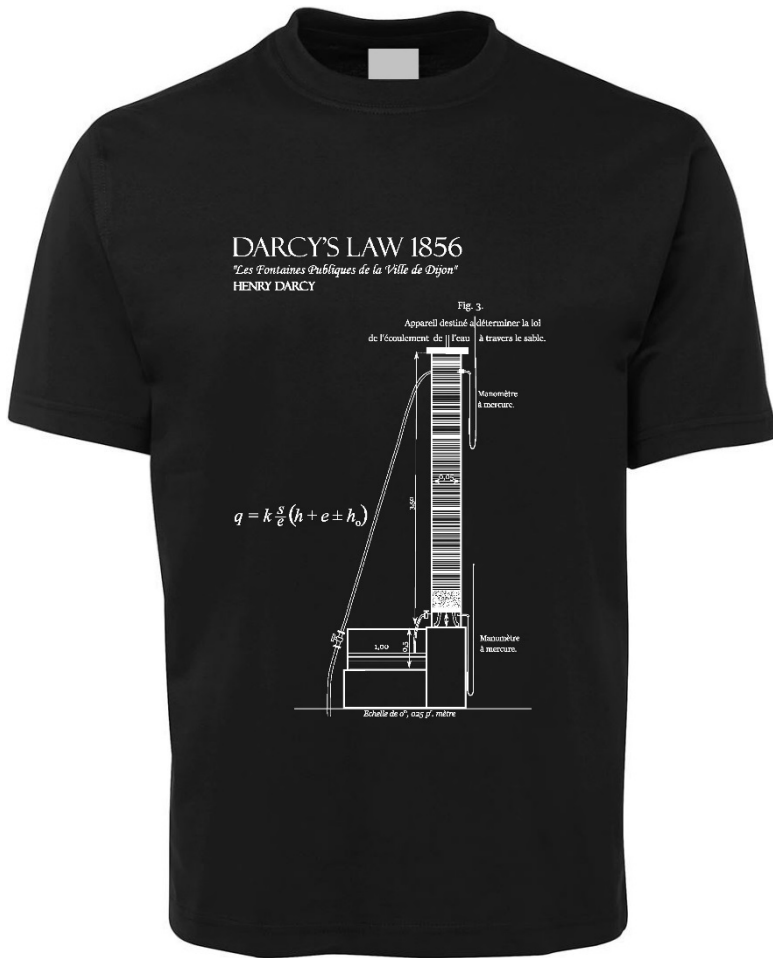

Darcy T-shirt

\$20.00

If postage required
+ \$10.00

Men's size

	X - Small	Small	Medium	Large	X - Large	XX - Large	3X - Large	5X - Large
	XS	S	M	L	XL	2XL	3XL	5XL
Body Length	67.00	70.00	72.00	73.00	78.00	80.00	82.00	84.00
Half Chest	47.00	50.00	53.00	56.00	59.00	62.00	65.00	68.00

Ladies size:

	6	8	10	12	14	16	18	20
Body Length	63.00	64.00	65.00	66.00	67.00	68.00	70.00	72.00
Across Chest	42.00	44.00	46.00	49.00	51.00	53.00	56.00	59.00